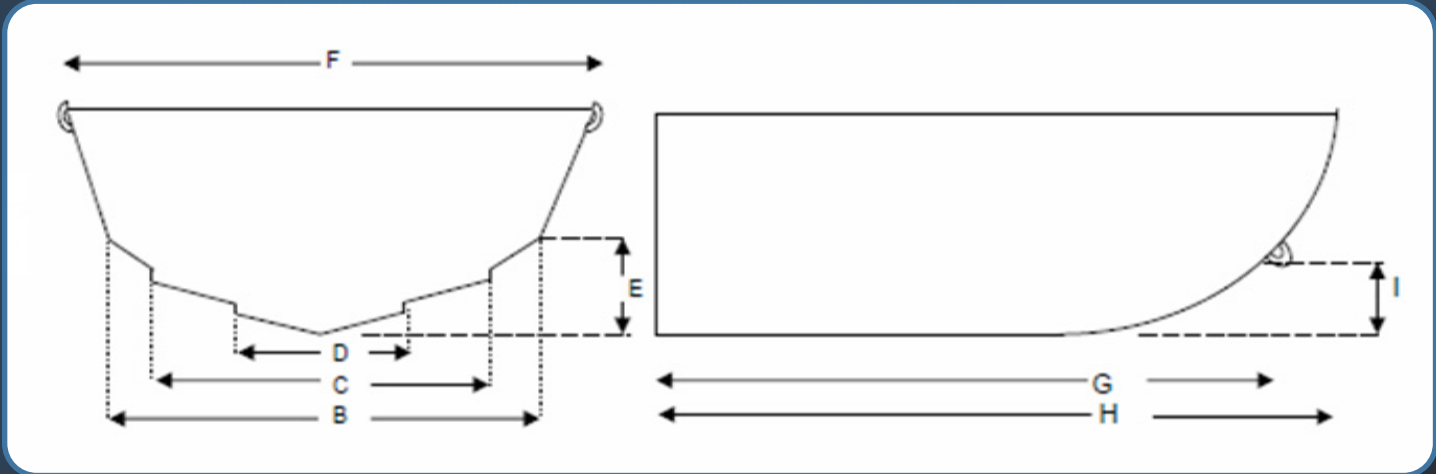

## SAILFISH BOAT TRAILER MEASUREMENT CHART:

Boat Models	B	C	D	E	F	G	H	I
208CC	78 in.	53 in.	28 in.	11 in.	82 in.	218 in.	235 in.	27 in.
1900BB	88 in.	66 in.	37 in.	10.5 in.	99.5 in.	198 in.	217 in.	24 in.
2100BB	88 in.	66 in.	37 in.	10.5 in.	99.5 in.	220 in.	240 in.	24 in.
220CC & 220WAC	87 in.	59 in.	31 in.	14.5 in.	102.5 in.	216.5 in.	243 in.	32 in.
236CC & 241CC & 245DC	91 in.	57.5 in.	30 in.	14 in.	103 in.	250 in.	273 in.	36 in.
240CC & 240WAC & 242CC	92 in.	59 in.	31 in.	15 in.	107 in.	241 in.	272 in.	30 in.
270CC & 270WAC	94 in.	59 in.	31 in.	15 in.	107 in.	268 in.	302 in.	30 in.
272CC & 276DC	93 in.	61 in.	32 in.	15 in.	109 in.	287 in.	321.5 in.	38 in.
275DC	94 in.	59 in.	31 in.	15 in.	107 in.	268 in.	302 in.	30 in.
290CC	94.5 in.	61 in.	32 in.	15.5 in.	107 in.	301 in.	336 in.	30 in.
320CC & 320EXP & 325DC	105 in.	65 in.	33 in.	16.5 in.	115 in.	315 in.	349 in.	38 in.
360CC	119 in.	72 in.	36 in.	20.1 in.	135 in.	383.34 in.	417.5 in.	48.19 in.