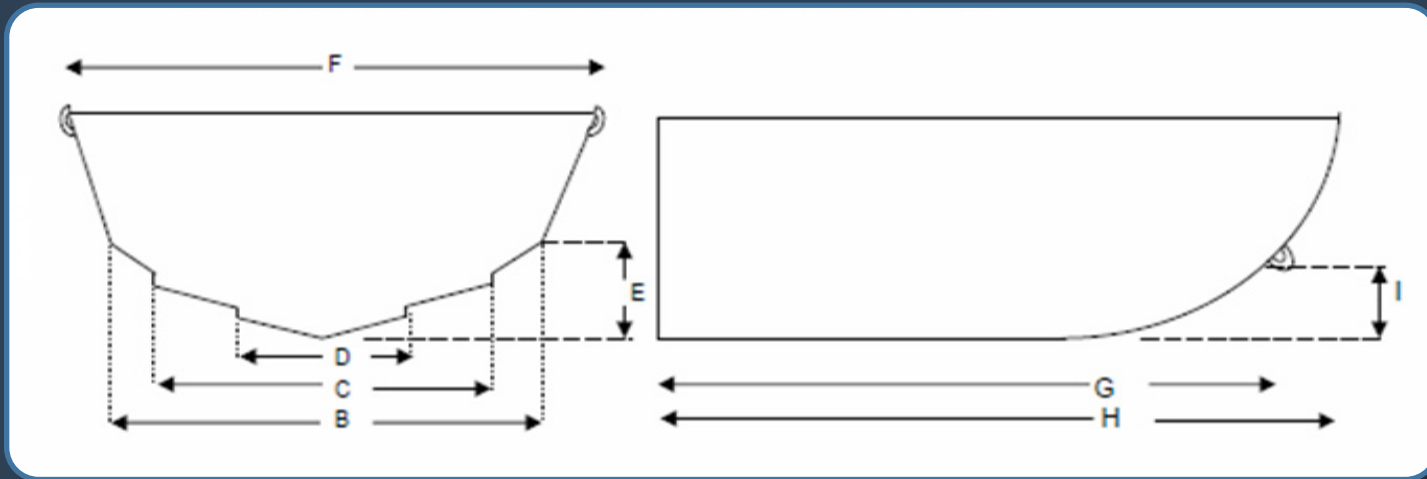

## SAILFISH BOAT TRAILER MEASUREMENT CHART:

Boat Models	B	C	D	E	F	G	H	I
208CC	78 in.	53 in.	28 in.	11 in.	82 in.	218 in.	235 in.	27 in.
1900BB	88 in.	66 in.	37 in.	10.5 in.	99.5 in.	198 in.	217 in.	24 in.
2100BB	88 in.	66 in.	37 in.	10.5 in.	99.5 in.	220 in.	240 in.	24 in.
220CC & 220WAC	87 in.	59 in.	31 in.	14.5 in.	102.5 in.	216.5 in.	243 in.	32 in.
236CC & 241CC & 245DC	91 in.	57.5 in.	30 in.	14 in.	103 in.	250 in.	273 in.	36 in.
240CC & 240WAC & 242CC	92 in.	59 in.	31 in.	15 in.	107 in.	241 in.	272 in.	30 in.
270CC & 270WAC & 272CC & 275DC	94 in.	59 in.	31 in.	15 in.	107 in.	268 in.	302 in.	30 in.
290CC	94.5 in.	61 in.	32 in.	15.5 in.	107 in.	301 in.	336 in.	30 in.
320CC & 320EXP & 325DC	105 in.	65 in.	33 in.	16.5 in.	115 in.	315 in.	349 in.	38 in.
360CC	119 in.	72 in.	36 in.	20.1 in.	135 in.	383.34 in.	417.49 in.	48.19 in.