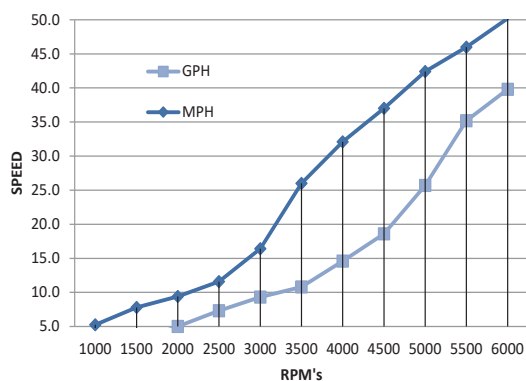

## Sailfish 272 CC - Performance Bulletin

**Motors:** Twin Yamaha F200XCA

PERFORMANCE			
RPM	MPH	GPH	MPG
1000	5.3	1.7	3.06
1500	7.8	2.8	2.80
2000	9.4	5.0	1.87
2500	11.6	7.3	1.59
3000	16.4	9.3	1.77
3500	26.0	10.8	2.39
4000	32.1	14.6	2.20
4500	37.0	18.6	1.99
5000	42.4	25.7	1.65
5500	46.0	35.2	1.30
6000	50.2	39.8	1.26
ACCELERATION			
0-20MPH:		6.62 Seconds	
TEST CONDITIONS			
NUMBER OF PEOPLE			5
AIR / WATER TEMP (Fahrenheit)			68 F / 66 F
ELEVATION (IN FEET ABOVE SEA LEVEL)			120 FT
WIND VELOCITY			0-5 MPH

MANUFACTURER INFO	
NAME:	Sailfish Boats
STREET:	PO Box 1899
CITY, STATE, ZIP:	Cairo, GA 39828
PHONE:	229-377-2125
FAX:	229-377-1855
WEBSITE:	www.sailfishboats.com
BOAT DETAILS	
BOAT MODEL	272CC
LENGTH	27' 0"
BEAM	9' 1"
APROX WET WEIGHT	6850 LBS
MAXIMUM HP	400 HP
FUEL CAPACITY	177 gal
ENGINE DETAILS	
ENGINE MODEL/S	F200XCA/LF200XCA
HORSEPOWER	200HP
INDUCTION	EFI / VTC / DOHC
DISPLACEMENT	2.8 L
WEIGHT	489 lbs
GEAR RATIO	1.86:1
ENGINE MOUNTING HEIGHT	
MOUNTING HOLE POSITION	#2
PROPELLER/S	
SERIES	Reliance Series
DIAMETER/PITCH	14 1/4 x 18
YAMAHA PART # (sgl/twin)	68F-45978-20-00 / 68G-45978-20-00
PROPELLER MATERIAL	POLISHED STAINLESS STEEL
COMMENTS	
Test weight includes 59 gallons of fuel, 3 batteries, safety and test equipment.	