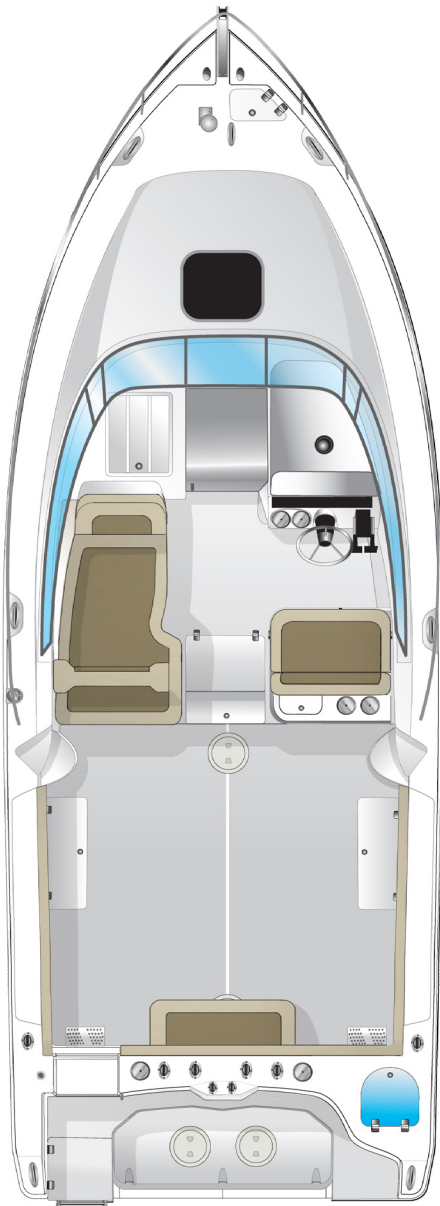

2020 Sailfish 320 EXP Specifications

02/24/2020

SPECIFICATIONS

LOA Hull Only	31' 6"
Length Rigged	34' 0"
Beam	10' 0"
Fuel Capacity	297 Gallons
Fresh Water	21 Gallons
Weight	11,850 lbs.
Cockpit Depth Rear	31"
Max Horsepower	700 hp
Draft (Hull Only)	22"
Dead Rise (Multiangle)	22°-24°
Battery Capacity	3
Rod Holders (Standard)	20
Bridge Clearance with Top	9' 7"
Person Capacity	Yacht Certified

STANDARD FEATURES

Boat

- 6 Standard Hull Colors
- Boarding Ladder (4 step with grab handle)
- Built In Rigging Tubes (From Bilge to Helm with pull tapes)
- Carbon Fiber & Kevlar® Reinforced Deck & Hull
- Closed Cell Foam Flotation
- Cockpit Bolster Pads
- Exclusive Dot Matrix Non-Skid Flooring
- Exclusive VDS Hull Design (Variable Deadrise Stepped Hull)
- Hard Top w/ Storage, Lights and Rod Holders
- Hydraulic Steering w/ Tilt SST Steering Wheel w/ Power Knob
- Mercury Verado Fuel Filter / Water Separator
- Oversized Bilge Access
- Power Assist Steering
- Recessed SST Cup Holders (8)
- Remote Spot Light on Hard Top
- SailTech Composite Full Length Transom
- SailTech Foam Filled Fiberglass Stringer System
- Trim Tabs / High Performance Dual Ram / Heavy Duty With Indicator & Built In Auto Retract Feature
- Walk Thru Transom Door with Wave Guard Step
- Windlass w/ SST Polished Anchor Roller, SST Polished Scuff Plate, SST Polished Anchor, Rode and Chain
- Yamaha 10 Micron Fuel Filter / Water Separator w/ SST Base

Electrical

- 12 Volt DC Accessory Plug
- Accessory Switch Panel w/Circuit Breakers
- Cabin Lighting
- Compass
- Electric Horn
- Full Digital Instrumentation
- Fully NEMA Compliant
- Fusion/Wet Sounds Stereo System & USB Port
- LED Interior Cockpit & Bilge Lighting
- LED Navigational Bow & Anchor Light
- Remote Control For Stereo at Helm
- Shore Power w/ Built-In Battery Charger
- VSR Battery Charging System
- Windshield Wipers (Pair)