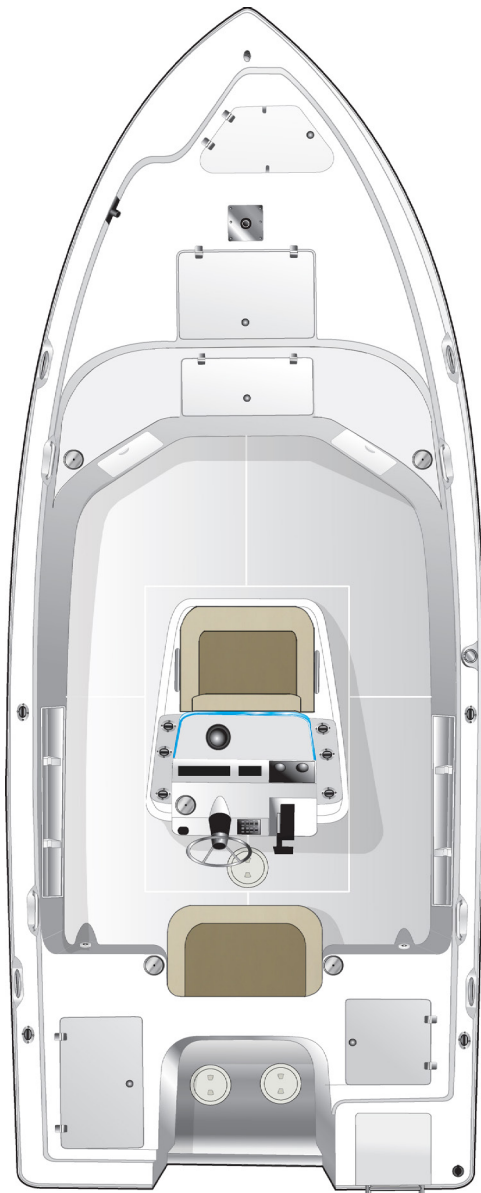

# 2020 Sailfish 1900BB Specifications

02/24/2019

## SPECIFICATIONS

LOA Hull Only .....	19' 0"
Length Rigged.....	21' 0"
Beam .....	8' 6"
Fuel Capacity .....	53 gal.
Approx. Rigged Weight.....	2750 lbs.
Max. HP Single.....	150hp
Draft - Hull.....	13"
Deadrise.....	18°
Battery Capacity .....	4
Rod Holders (Standard) .....	12
Bridge Clearance.....	5' 5"

### Boat

- Anchor Locker
- Boarding Ladder (3 Step)
- Built In Rigging Tubes (From Bilge to Helm with pull tapes)
- Carbon Fiber & Kevlar® Reinforced Deck & Hull
- Closed Cell Foam Flotation
- Deluxe Console
- Exclusive Dot Matrix Non-Skid Flooring
- Hydraulic Steering w/ Tilt SST Steering Wheel w/ Power Knob
- Recessed SST Cup Holders (5)
- SailTech Composite Full Length Transom
- SailTech Foam Filled Fiberglass Stringer System
- Yamaha 10 Micron Fuel Filter / Water Separator w/ SST Base

### Electrical

- 12 Volt DC Accessory Plug
- Accessory Switch Panel w/ Circuit Breakers
- Compass
- Dual Battery Switch
- Electric Horn
- Full Digital Instrumentation
- Fully NEMA Compliant
- LED Interior Cockpit Lighting
- LED Navigational Bow & Anchor Light