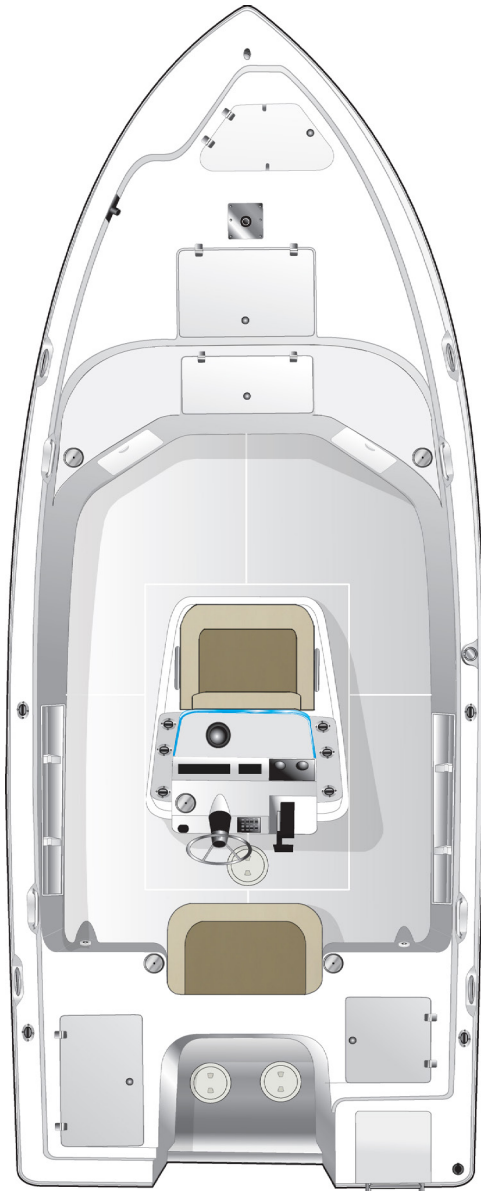

# 2019 Sailfish 1900BB Specifications

10/26/2018

## SPECIFICATIONS

LOA Hull Only .....	19' 0"
Length Rigged.....	21' 0"
Beam .....	8' 6"
Fuel Capacity .....	53 gal.
Approx. Rigged Weight.....	2750 lbs.
Max. HP Single.....	150hp
Draft - Hull.....	13"
Deadrise.....	18°
Battery Capacity .....	4
Rod Holders (Standard) .....	12
Bridge Clearance.....	5' 5"

### Boat

- Anchor Locker
- Boarding Ladder (3 Step)
- Built In Rigging Tubes (From Bilge to Helm with pull tapes)
- Carbon Fiber & Kevlar® Reinforced Deck & Hull
- Closed Cell Foam Flotation
- Exclusive Dot Matrix Non-Skid
- Hydraulic Stainless Steel Steering w/ Tilt Wheel & Power Knob
- Recessed SST Cup Holders (5)
- SailTech Composite Full Length Transom
- SailTech Foam Filled Fiberglass Stringer System
- Yamaha 10 Micron Fuel Filter / Water Separator w/ SS Base

### Electrical

- 12 Volt DC Accessory Plug
- Accessory Switch Panel w/ Circuit Breakers
- Compass
- Dual Battery Switch
- Electric Horn
- Full Digital Instrumentation
- LED Interior Cockpit Lighting
- LED Navigational Bow & Anchor Light