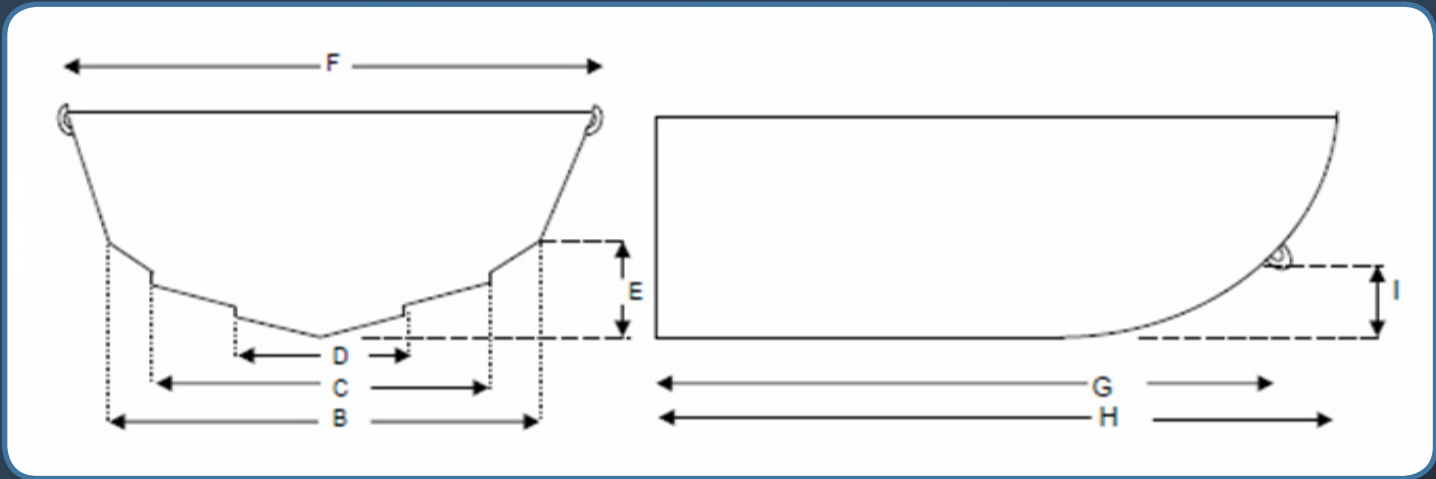

# SAILFISH BOAT TRAILER MEASUREMENT CHART:

| Boat Models            | B        | C        | D      | E        | F         | G          | H          | I         |
|------------------------|----------|----------|--------|----------|-----------|------------|------------|-----------|
| 208CC                  | 78 in.   | 53 in.   | 28 in. | 11 in.   | 82 in.    | 218 in.    | 235 in.    | 27 in.    |
| 1900BB                 | 88 in.   | 66 in.   | 37 in. | 10.5 in. | 99.5 in.  | 198 in.    | 217 in.    | 24 in.    |
| 2100BB                 | 88 in.   | 66 in.   | 37 in. | 10.5 in. | 99.5 in.  | 220 in.    | 240 in.    | 24 in.    |
| 220CC & 220WAC         | 87 in.   | 59 in.   | 31 in. | 14.5 in. | 102.5 in. | 216.5 in.  | 243 in.    | 32 in.    |
| 236CC & 241CC & 245DC  | 91 in.   | 57.5 in. | 30 in. | 14 in.   | 103 in.   | 250 in.    | 273 in.    | 36 in.    |
| 240CC & 240WAC & 242CC | 92 in.   | 59 in.   | 31 in. | 15 in.   | 107 in.   | 241 in.    | 272 in.    | 30 in.    |
| 270CC & 270WAC & 275DC | 94 in.   | 59 in.   | 31 in. | 15 in.   | 107 in.   | 268 in.    | 302 in.    | 30 in.    |
| 290CC                  | 94.5 in. | 61 in.   | 32 in. | 15.5 in. | 107 in.   | 301 in.    | 336 in.    | 30 in.    |
| 320CC & 320EXP & 325DC | 105 in.  | 65 in.   | 33 in. | 16.5 in. | 115 in.   | 315 in.    | 349 in.    | 38 in.    |
| 360CC                  | 119 in.  | 72 in.   | 36 in. | 20.1 in. | 135 in.   | 383.34 in. | 417.49 in. | 48.19 in. |